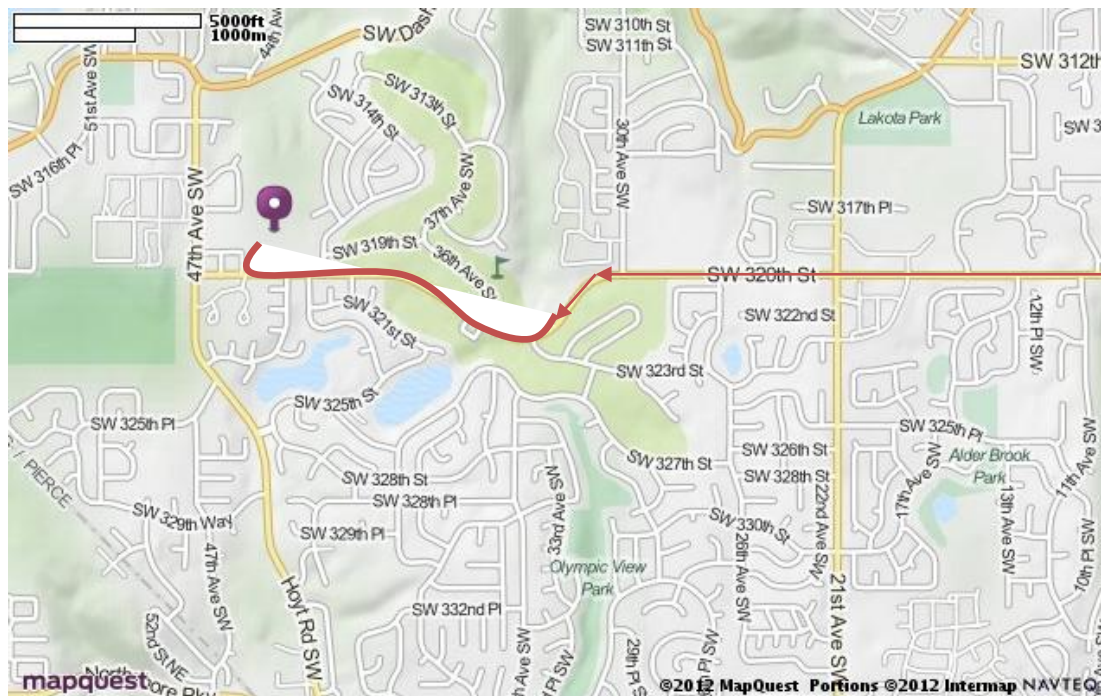

Twin Lakes Elementary School Holiday Bazaar

December 1, 2012

4400 SW 320th Street, Federal Way, WA 98023

Directions:

Take I-5 Exit 143 WEST onto 320th St

Stay on 320th Street for 4.5 miles

Turn RIGHT into the Twin Lakes Elementary School parking lot

The gym is straight ahead

Guest parking is available in the first parking lot

Vendors should proceed to the back parking lot

Portable 1

Portable 3

Portable 2
Rainbow
Connection
Daycare
874-3836

Back
Parking
Lot

< 320th St >