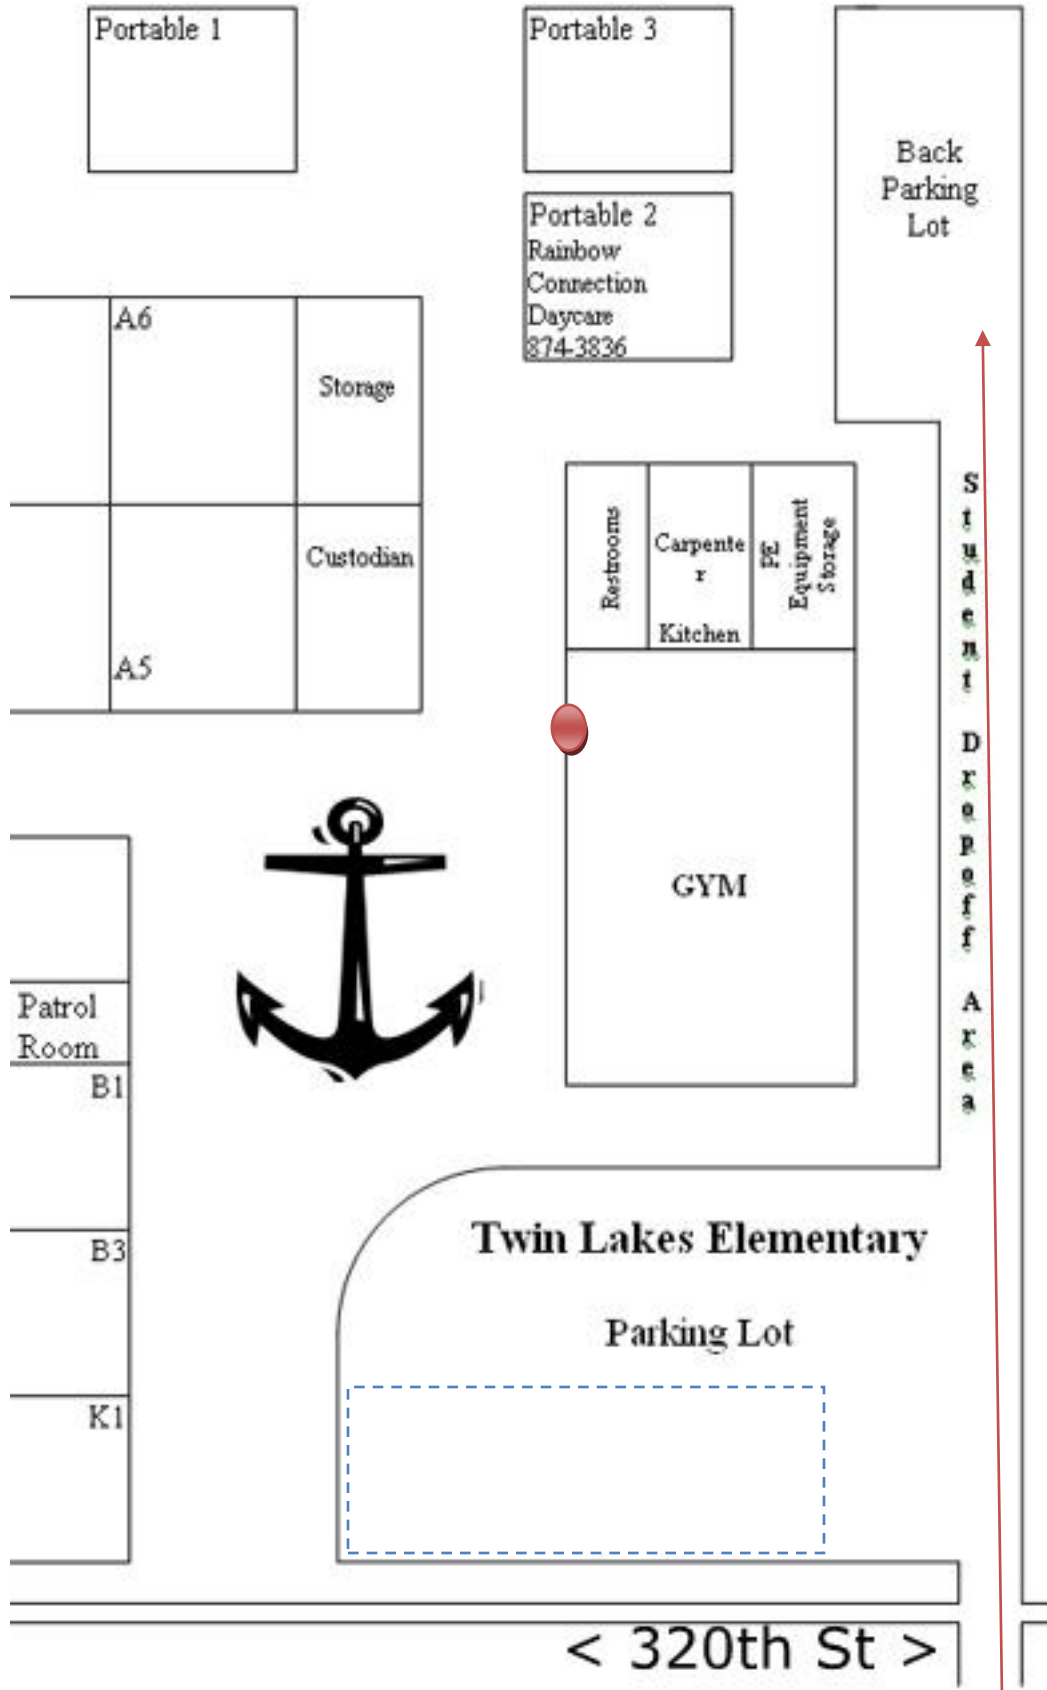

Twin Lakes Elementary School Holiday Bazaar

December 1, 2012

4400 SW 320th Street, Federal Way, WA 98023

Directions:

Take I-5 Exit 143 WEST onto 320th St

Stay on 320th Street for 4.5 miles

Turn RIGHT into the Twin Lakes Elementary School parking lot

The gym is straight ahead

Guest parking is available in the first parking lot

Vendors should proceed to the back parking lot

Portable 1

Portable 3

Portable 2
Rainbow
Connection
Daycare
874-3836

Back
Parking
Lot

A6	Storage
A5	Custodian

Restrooms	Carpenter Kitchen	Equipment Storage
-----------	----------------------	----------------------

GYM

Patrol Room
B1
B3
K1

S
t
u
d
e
n
t

D
r
o
p
o
f
f

A
r
e
a

Twin Lakes Elementary
Parking Lot

< 320th St >